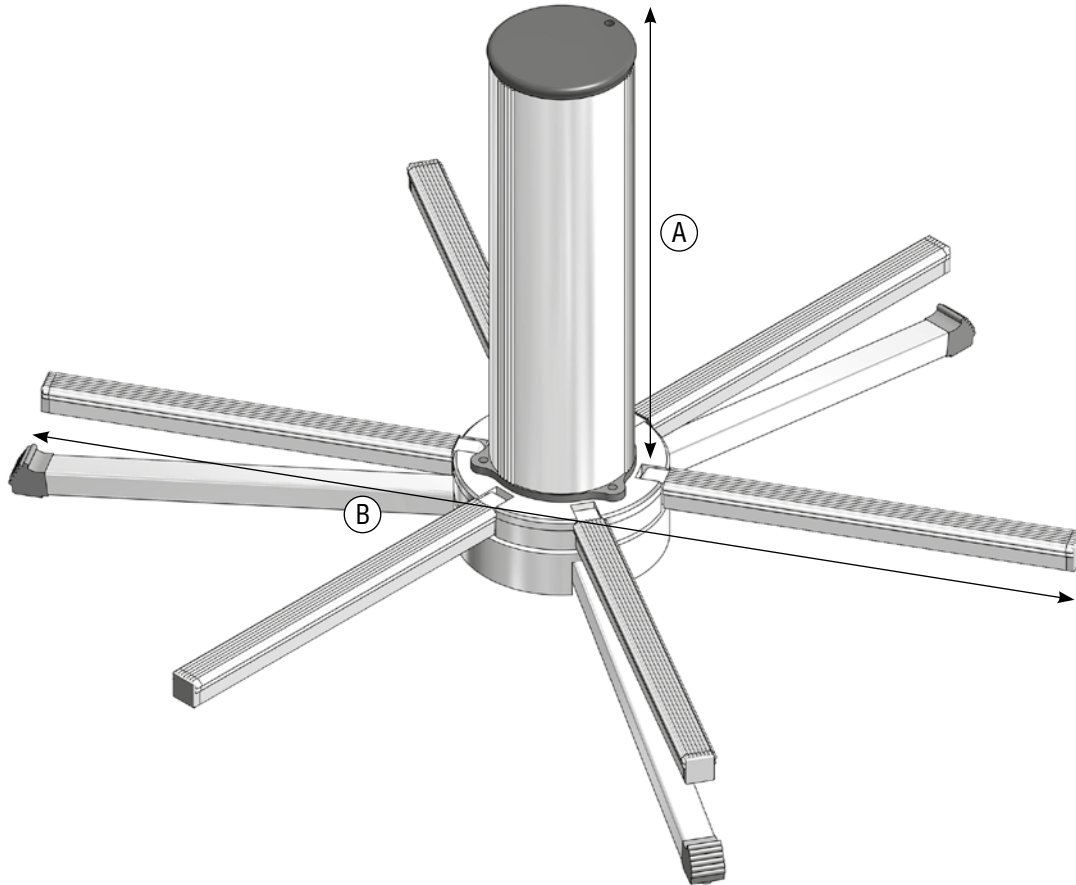

## PRODUCT DATA

ORDER NO.: A90224

### TECHNICAL DATA

Load-bearing capacity	80 kg
Coll Ø	750 mm
Core Ø	105 mm
A) Core height	300 mm
B) Working field	800 x 800 mm
Storage capacity (Ø, H)	165 mm, 420 mm
Weight	5.5 kg

### ORDER NO.

CLOU SLIM incl. carrier bag	A90224
-----------------------------	--------