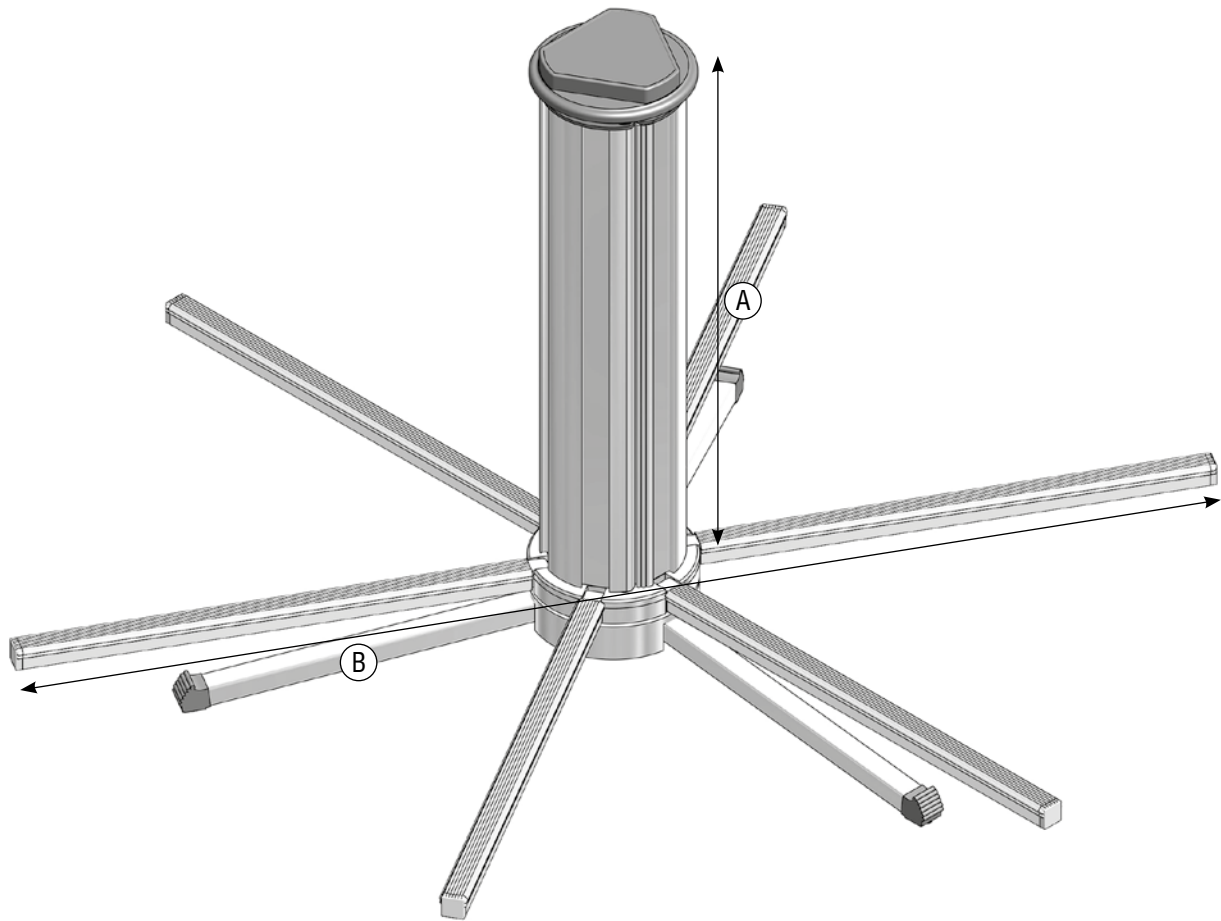

**PRODUCT DATA**  
ORDER NO.: A90221

## TECHNICAL DATA

Load-bearing capacity	80 kg
Coll Ø	max. 1,000 mm
Core Ø	min. 150 mm max. 260 mm
A) Core height	500 mm
B) Working field	1,100 x 1,100 mm
Storage capacity (Ø, H)	165 mm, 605 mm
Weight	9.5 kg

## ORDER NO.

CLOU XL incl. carrier bag	A90221
---------------------------	--------