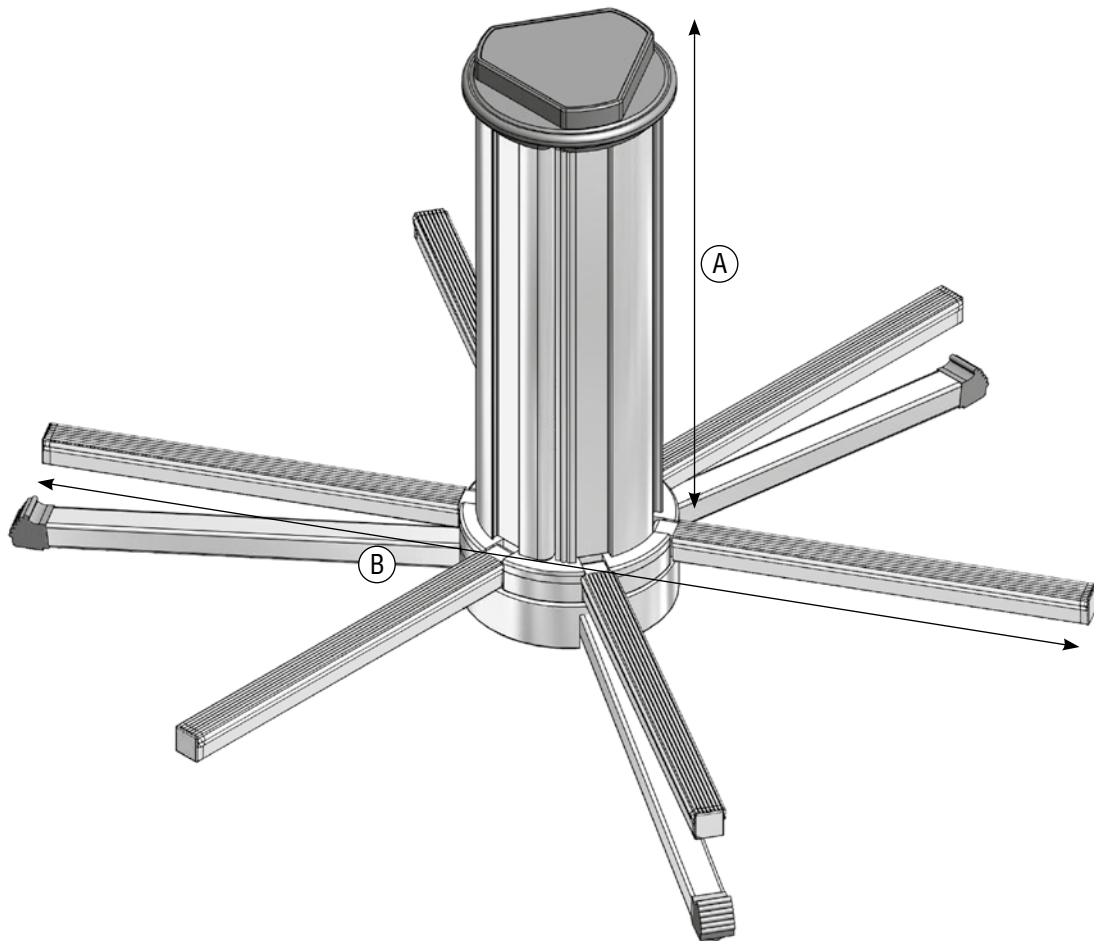

PRODUCT DATA
ORDER NO.: A90220

TECHNICAL DATA

Load-bearing capacity	80 kg
Coll Ø	750 mm
Core Ø	min. 150 mm max. 260 mm
A) Core height	350 mm
B) Working field	800 x 800 mm
Storage capacity (Ø, H)	170 mm, 455 mm
Weight	7.5 kg

ORDER NO.

CLOU incl. carrier bag	A90220
------------------------	--------

ACCESSORIES

CLOU FIX (Set = 3 pcs.) incl. carrier bag	A90225
CLOU UP (Set = 3 pcs.)	A90226
CLOU MOVE (Set = 3 pcs.)	A90230