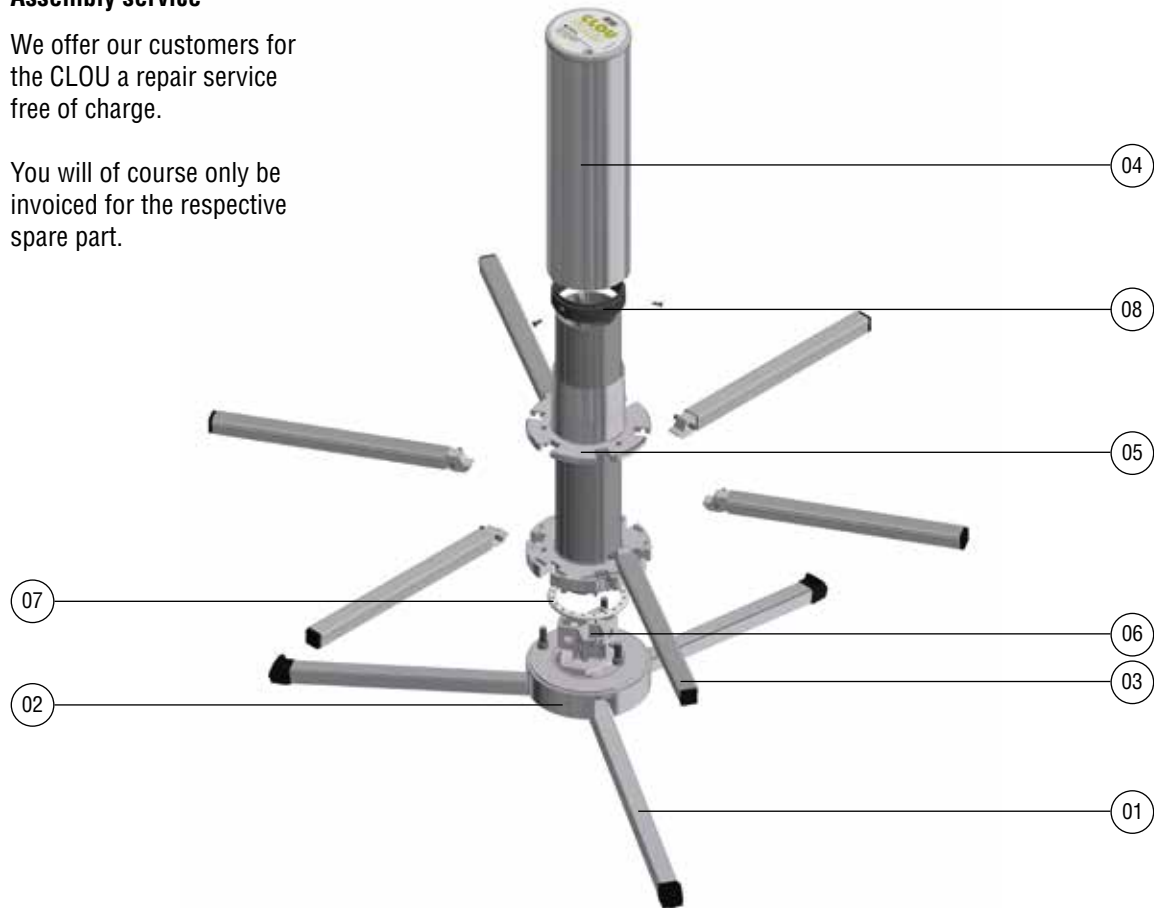

SPARE PARTS LIST
ORDER NO.: A90224

Assembly service

We offer our customers for the CLOU a repair service free of charge.

You will of course only be invoiced for the respective spare part.

POSITION	DESCRIPTION	ORDER NO.	
01	Support complete CLOU	A9022002	PG 5.1
02	Fitting supports	A9022010	PG 5.1
03	Support arm CLOU	A9022000	PG 5.1
04	Unwind core CLOU SLIM	A9022402	PG 5.1
05	Flange	A9022407	PG 5.1
06	Joint	A9022018	PG 5.1
07	Ball bearing	A9022007	PG 5.1
08	Bearing set CLOU	A9022042	PG 5.1
	Carrier bag CLOU SLIM	A9022036	PG 5.1