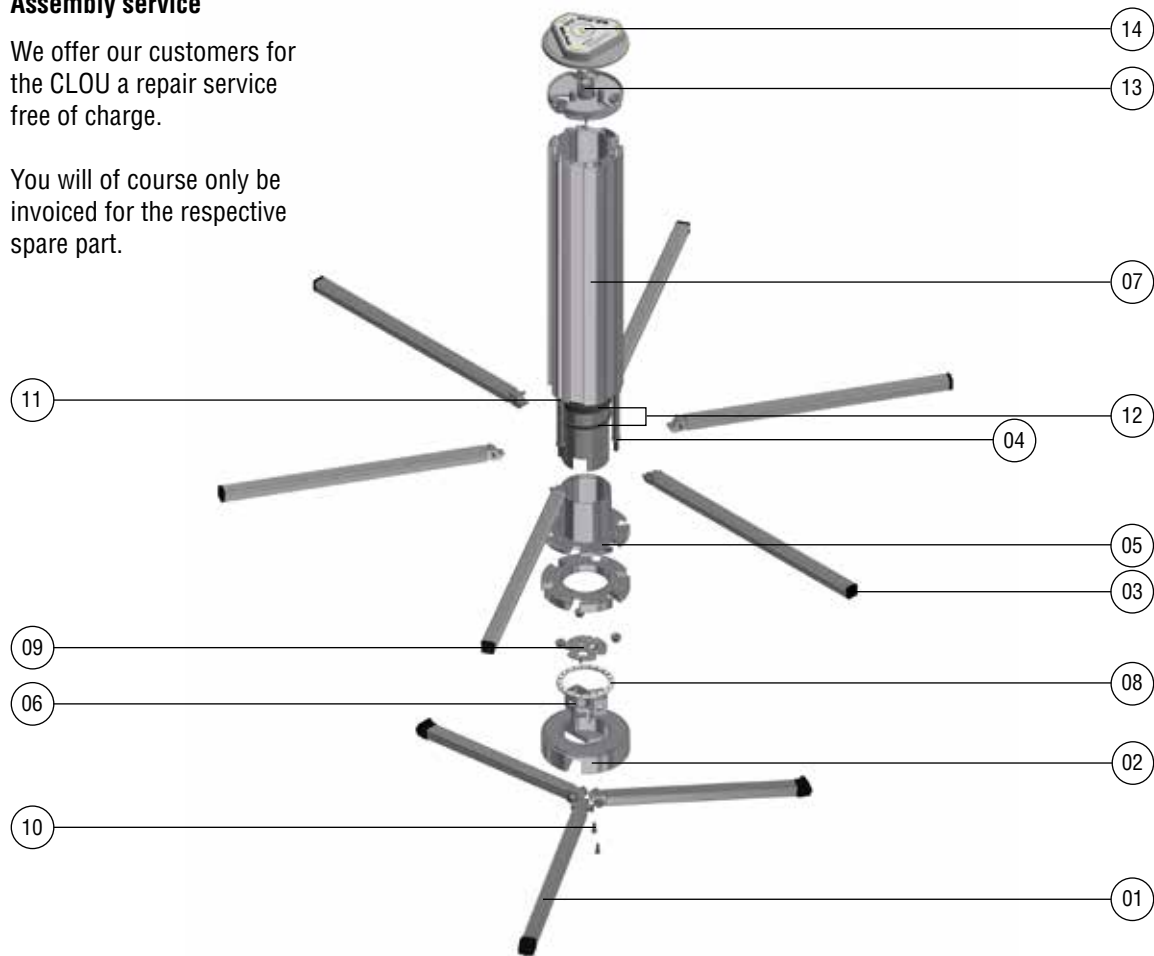

**SPARE PARTS LIST**  
ORDER NO.: A90221

**Assembly service**

We offer our customers for the CLOU a repair service free of charge.

You will of course only be invoiced for the respective spare part.

POSITION	DESCRIPTION	ORDER NO.	
01	Support complete CLOU	A9022002	PG 5.1
02	Fitting supports	A9022010	PG 5.1
03	Support arm CLOU XL	A9022111	PG 5.1
04	Washer ISO 7090 8,4	A9020139	PG 5.1
05	Flange	A9022012	PG 5.1
06	Joint	A9022018	PG 5.1
07	Profile complete	A9022108	PG 5.1
08	Ball bearing	A9022007	PG 5.1
09	Spring washer	A9022046	PG 5.1
10	Bolt	A9022032	PG 5.1
11	Axle	A9022110	PG 5.1
12	Bearing set CLOU	A9022042	PG 5.1
13	Driver CLOU, CLOU XL	A9022022	PG 5.1
14	Cover unwind core	A9020113	PG 5.1
	Carrier bag CLOU XL	A9022117	PG 5.1