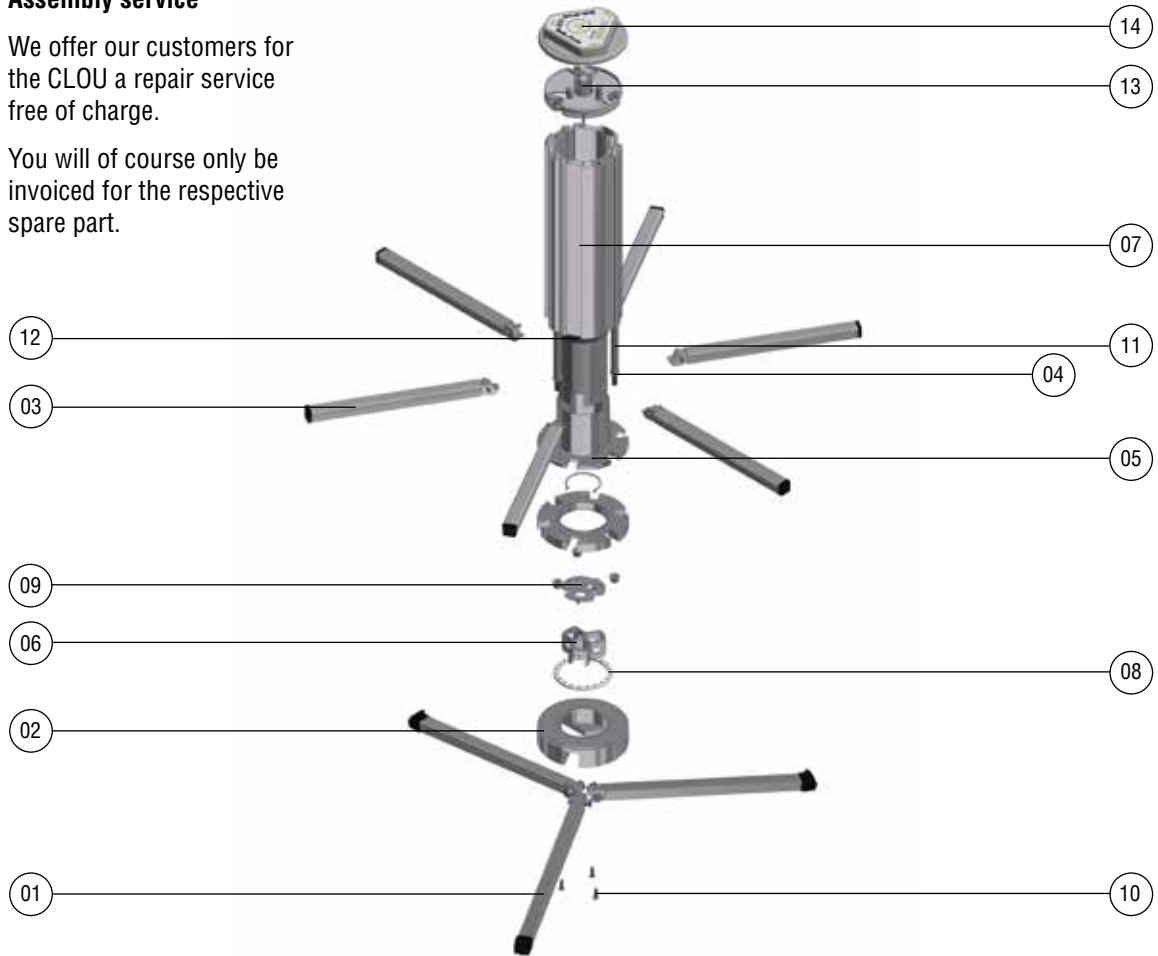

SPARE PARTS LIST
ORDER NO.: A90220

Assembly service

We offer our customers for the CLOU a repair service free of charge.

You will of course only be invoiced for the respective spare part.

POSITION	DESCRIPTION	ORDER NO.	
01	Support complete CLOU	A9022002	PG 5.1
02	Fitting supports	A9022010	PG 5.1
03	Support arm CLOU	A9022000	PG 5.1
04	Washer ISO 7090 8,4	A9020139	PG 5.1
05	Flange	A9022012	PG 5.1
06	Joint	A9022018	PG 5.1
07	Profile complete	A9022034	PG 5.1
08	Ball bearing	A9022007	PG 5.1
09	Spring washer	A9022046	PG 5.1
10	Bolt	A9022032	PG 5.1
11	Axle	A9022020	PG 5.1
12	Bearing set CLOU	A9022042	PG 5.1
13	Driver CLOU, CLOUXL	A9022022	PG 5.1
14	Cover unwind core	A9020113	PG 5.1
	Carrier bag CLOU	A9022036	PG 5.1