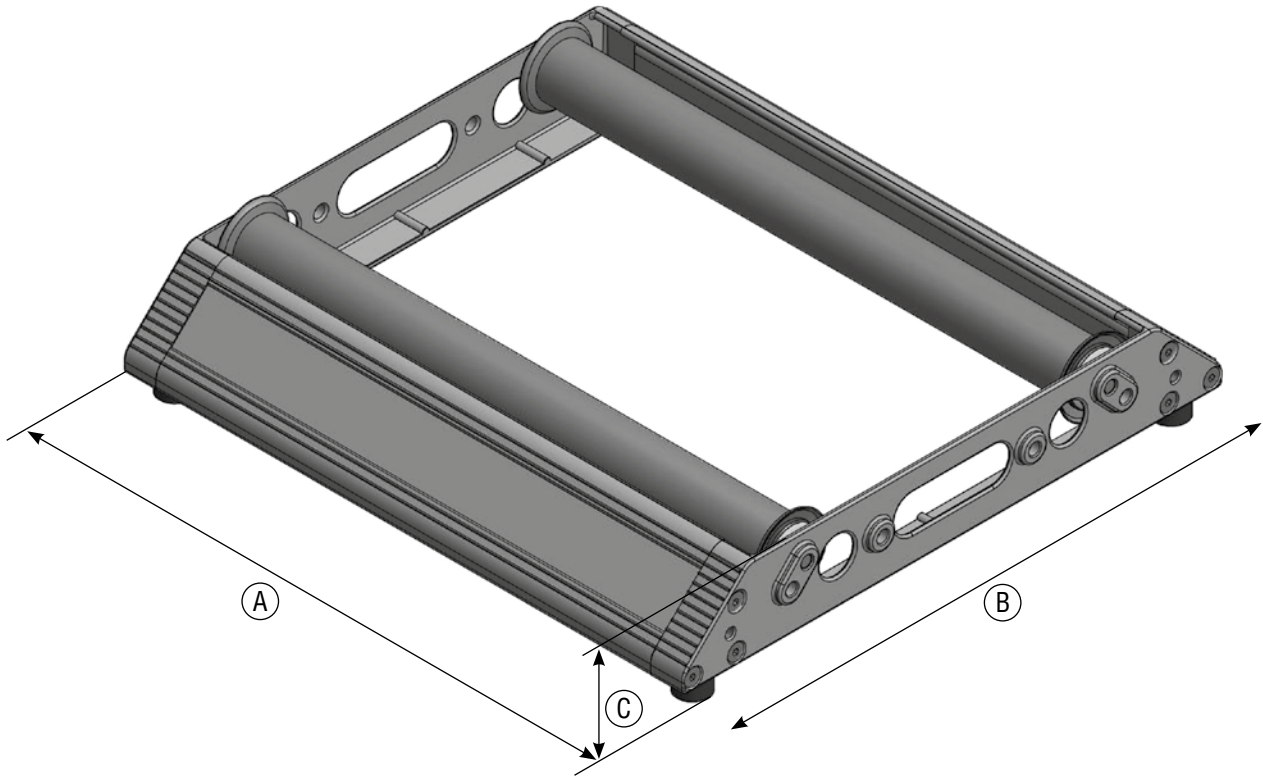

## PRODUCT DATA

ORDER NO.: A90101

### TECHNICAL DATA

Load-bearing capacity	200 kg
Roller gap	90, 150, 240, 300, 330 mm
Weight without castors	7.5 kg
Max. drum width	520 mm
Max. drum $\varnothing$	1.200 mm
A) Width	550 mm
B) Length	530 mm
C) Height	100 mm

### ACCESSORIES

CASTORS (set = 4 pcs.)	A90301
------------------------	--------